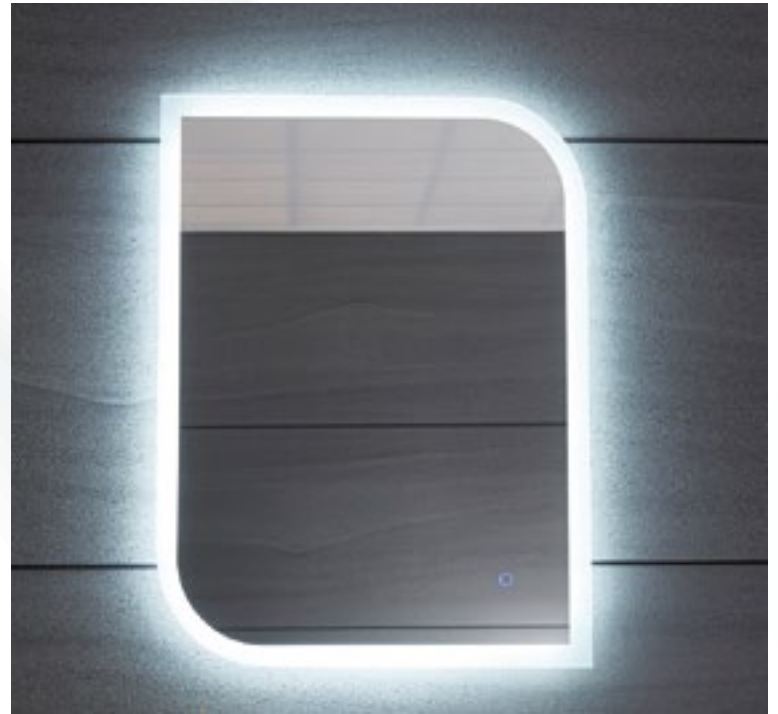

MOD: LOLA
IP 65 LED LIGHT **96,00 €**

77-6138 60X80 cm