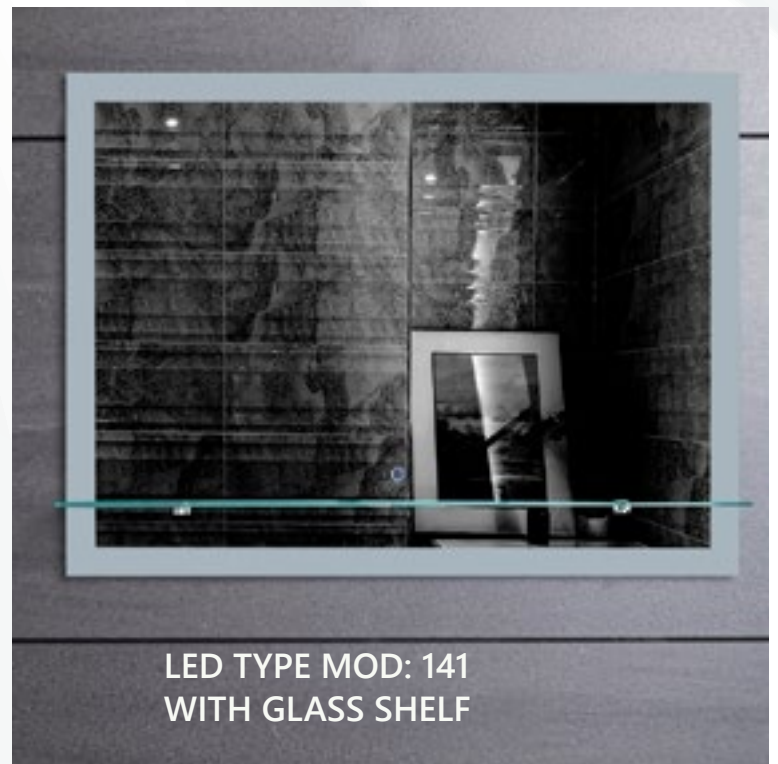

LED TYPE MOD: 141
WITH GLASS SHELF

MOD: LINDA

88,00 €

IP 65 LED LIGHT
77-7050

70x50 cm